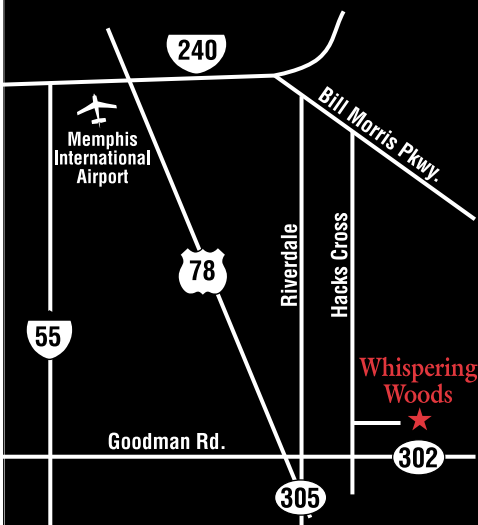

WW

**WHISPERING WOODS HOTEL
& CONFERENCE CENTER**

7300 Hacks Cross Road
Olive Branch, MS 38654

Tel: (662) 895-2941
Fax: (662) 895-1590

www.wwwconferencecenter.com

LOCATION

Located in the fast-growing city of Olive Branch, Mississippi, Whispering Woods is situated just south of Memphis on the corner of Hacks Cross Road and Goodman Road/Highway 302.

10 minutes to Route 78 and I-385/Bill Morris Parkway

15 minutes to Snowden Grove Baseball Fields and Mike Rose Soccer Complex, Germantown and Collierville, TN and Southaven, MS

25 minutes to Memphis International Airport

35 minutes to Downtown Memphis and Historic Beale Street Entertainment District, Tunica Casino's, FedEx Forum and Redbirds Stadium.

ACCOMMODATIONS

175 spacious guestrooms including six suites furnished with large, well-lighted work desks and sliding glass doors and balconies. Wheelchair accessible and poolside rooms are also available.